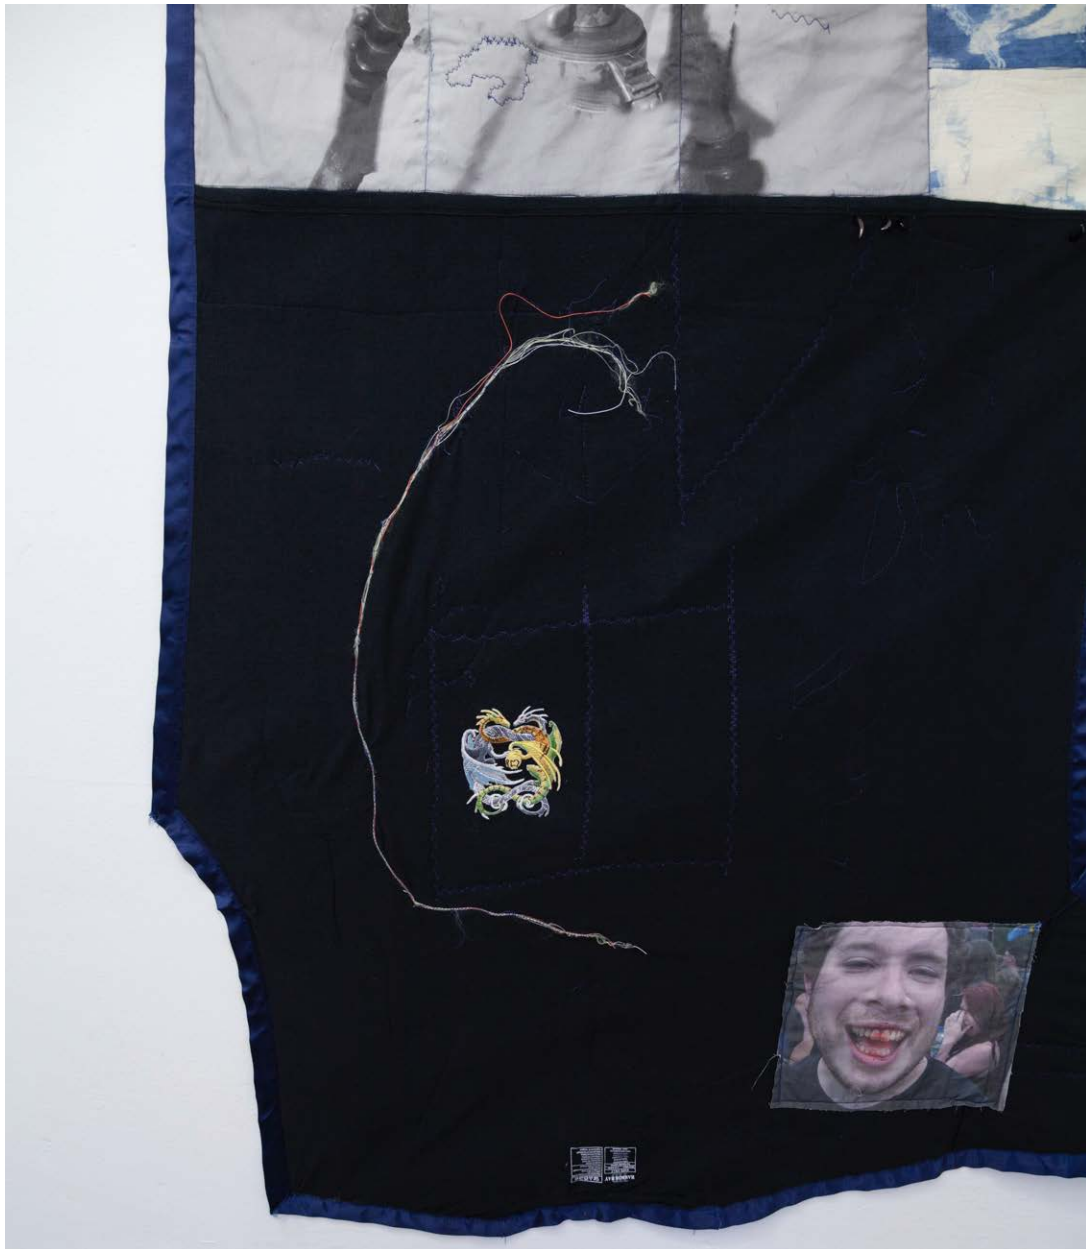

Kimberly-Klark

Untitled September Show
Work Samples / Idea Document

Featuring:
Ashley Carter
Phil Cote
Ray Johnson
Erin Jane Nelson

Kimberly-Klark Gallery
788 Woodward Avenue
Queens, NY 11385

For Internal Use Only

Erin Jane Nelson
Kearny to Post Flâneuse

Erin Jane Nelson
Kearny to Post Flâneuse (detail)

Erin Jane Nelson
Dullup

Erin Jane Nelson
Dullup (detail)

Phil Cote
from the series
Fresh Breath, Adhesives, and Carbonation

Phil Cote
from the series
Fresh Breath, Adhesives, and Carbonation

Phil Cote
from the series
Fresh Breath, Adhesives, and Carbonation

Ashley Carter
Figurehead Two

Ashley Carter
Figurehead Two (detail)

Ray Johnson
Untitled

Ray Johnson
Composition with Self Portrait